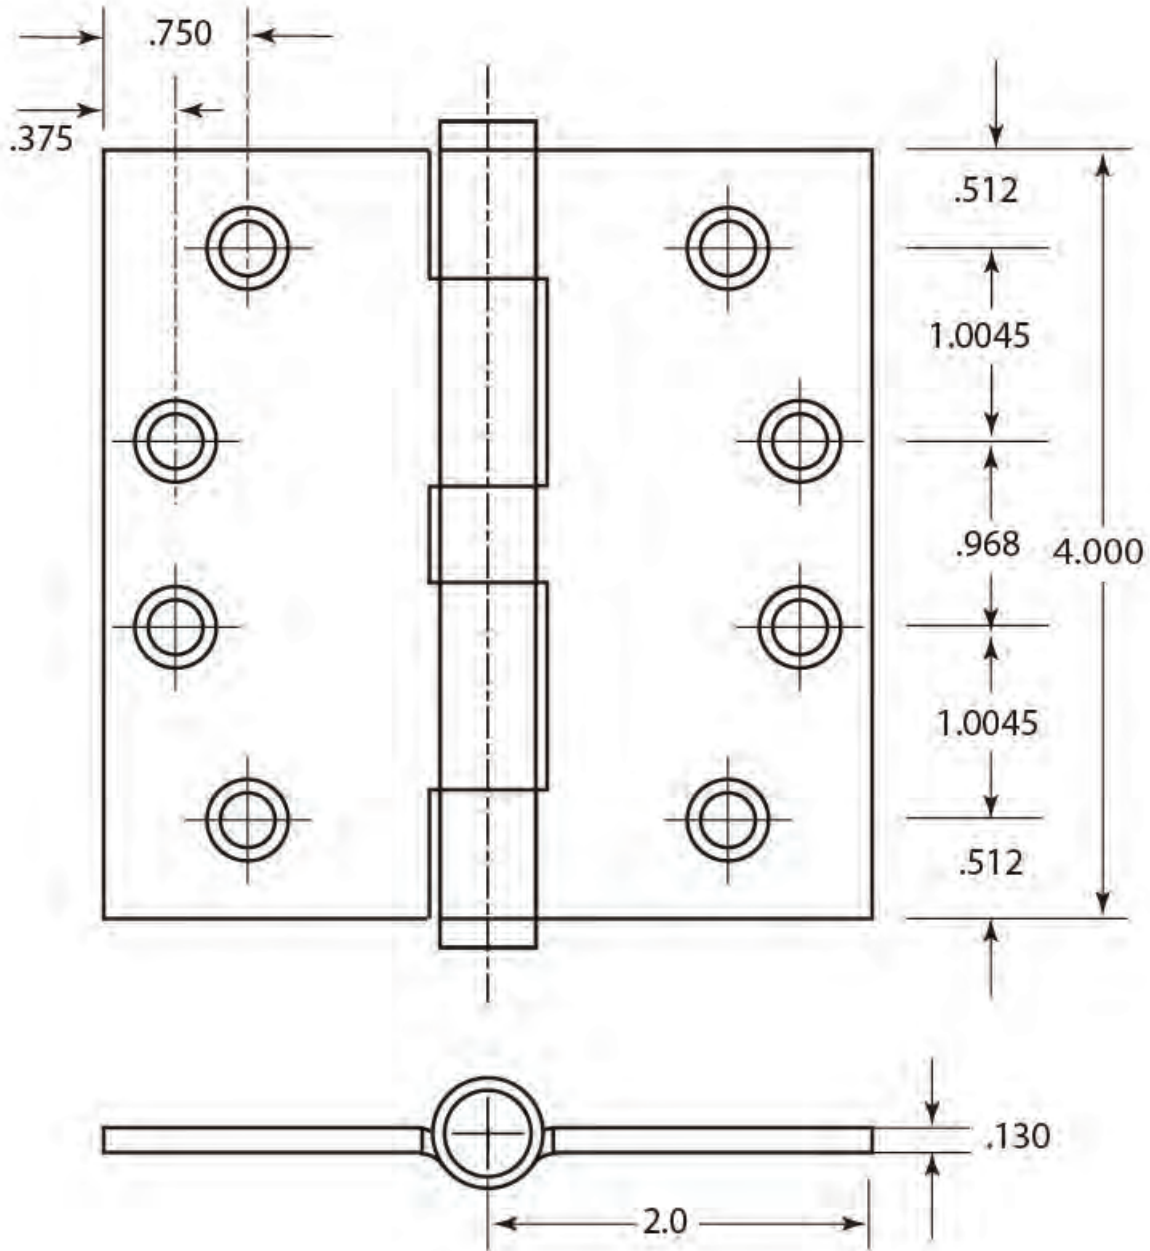

Item No. H44-00	Unit inches	Version ver. 15507	Pamex Inc. 4680 Vinita Court Chino, CA 91710 Tel: (800) 621-6869 Fax: (800) 838-8307 www.pamexinc.com
Description Commercial Hinge 4" x 4" Square Corner, Plain Bearing			

Drawing Is Not to Scale