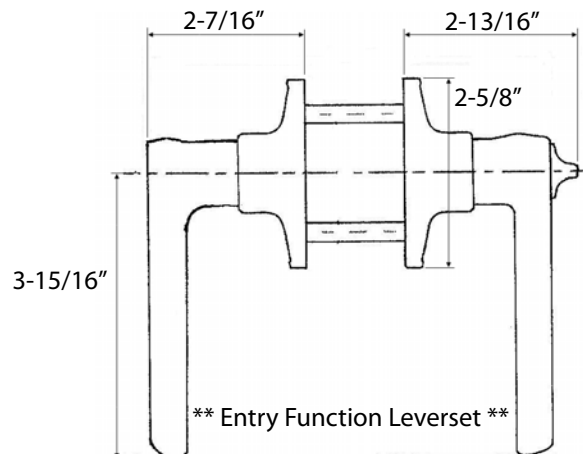

Privacy w/ ADA – F76 (FLV08C)

Outside lever lock or unlocked by coin or screwdriver. Inside lever locked by push-button and always free with quick release function. No unlocking required for panic exit.