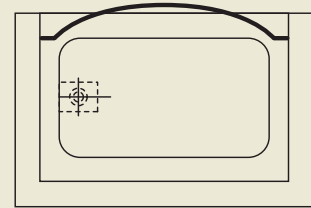

NEW

Spacious Curved Shower Rod

Spacious Curved Shower Rod

Features

- ★ 25% More Showering Space
- ★ Eliminates Elbow-Cling
- ★ Fits Standard or Oval Bath Tub
- ★ Fits Standard Shower Curtain
- ★ Prevents Water Leakage at the Corners
- ★ Easily Cut Down to Custom Size
- ★ 1" Diameter Type 304 Stainless Steel Rod
- ★ Durable 304 Stainless Steel Brackets
- ★ Complete Mounting Hardware Included (SS Wood Screws, #10 Allen Wrench, Tile Anchors and Anchors)

Finish Availability

- ★ Chrome
 - ★ Satin Nickel
 - ★ Dark Bronze
- (Other Finishes are Available with Factory Lead Time)

Model #	Description	Finish	QTY /Case	LBS /Case
BSRCP-573	5 FT Curved Shower Rod w/ Flange	Chrome	12	29
BSRSN-573	5 FT Curved Shower Rod w/ Flange	Satin Nickel	12	29
BSRDB-573*	5 FT Curved Shower Rod w/ Flange	Dark Bronze	12	29
BSRCP-673*	6 FT Curved Shower Rod w/ Flange	Chrome	12	
BSRSN-673*	6 FT Curved Shower Rod w/ Flange	Satin Nickel	12	
BSRDB-673*	6 FT Curved Shower Rod w/ Flange	Dark Bronze	12	