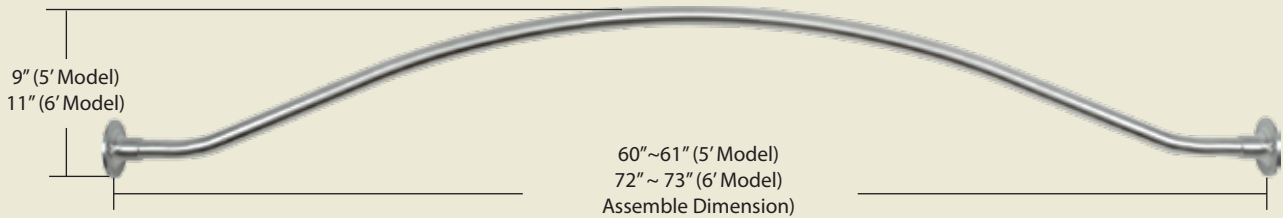

NEW

Spacious Curved Shower Rod

Spacious Curved Shower Rod

Features

- ★ 25% More Showering Space
- ★ Eliminates Elbow-Cling
- ★ Fits Standard or Oval Bath Tub
- ★ Fits Standard Shower Curtain
- ★ Prevents Water Leakage at the Corners
- ★ Easily Cut Down to Custom Size
- ★ 1" Diameter Type 304 Stainless Steel Rod
- ★ Durable 304 Stainless Steel Brackets
- ★ Complete Mounting Hardware Included (SS Wood Screws, #10 Allen Wrench, Tile Anchors and Anchors)

Finish Availability

- ★ Chrome
 - ★ Satin Nickel
 - ★ Dark Bronze
- (Other Finishes are Available with Factory Lead Time)

Model #	Description	Finish	QTY /Case	LBS /Case
BSRCP-573	5 FT Curved Shower Rod w/ Flange	Chrome	12	29
BSRSN-573	5 FT Curved Shower Rod w/ Flange	Satin Nickel	12	29
BSRDB-573*	5 FT Curved Shower Rod w/ Flange	Dark Bronze	12	29
BSRCP-673*	6 FT Curved Shower Rod w/ Flange	Chrome	12	
BSRSN-673*	6 FT Curved Shower Rod w/ Flange	Satin Nickel	12	
BSRDB-673*	6 FT Curved Shower Rod w/ Flange	Dark Bronze	12	

*Note: 6' shower rod and Dark Bronze finish won't be available until 2/15/2010.