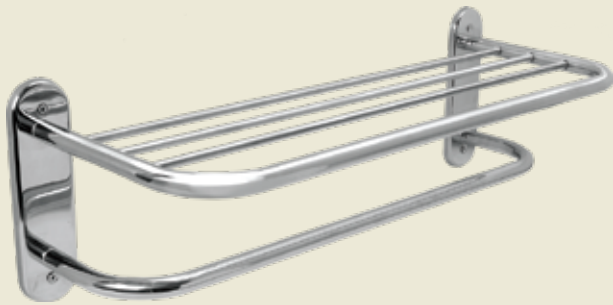

Hospitality Accessories

Hospitality Accessories

Towel Shelf with Bar

NEW

Retractable Clothes Line

Recessed Tissue Dispenser

Recessed Extra Paper Holder

Twin Recessed Paper Holder

Surface Mount Twin Paper Holder

Curved Shower Rod